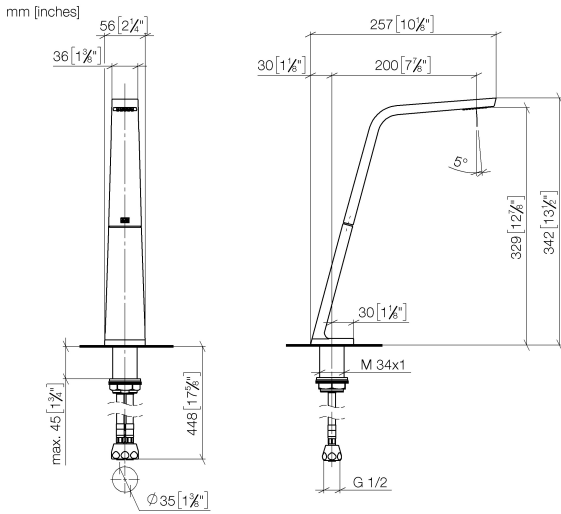

ST 010 106 4705

- with WAVES structure
- 200mm projection
- fixed spout
- rectangular spray pattern with 40 individual jets
- height of mixer 343 mm
- height up to aerator 329 mm
- hole diameter valve 32 mm
- hole diameter spout 35 mm
- rosette 60 x 47 mm
- 2x screw-in M 10 x 1 pressure hose, leak-tested
- max. flow 4 l/min
- lead-free
- This product can help a building meet the requirements of Green Building Rating Systems, e.g. LEED®, BREEAM®, DGNB

## CL.1 Three-hole basin mixer without pop-up waste - Chrome

---

CL.1

ST 010 106 4705

ST 010 106 4705

- 200mm projection
- fixed spout
- rectangular spray pattern with 40 individual jets
- height of mixer 343 mm
- height up to aerator 329 mm
- hole diameter 35 mm
- max. flow 4 l/min
- 1/2" connection
- 2x screw-in M 10 x 1 pressure hose, leak-tested
- lead-free
- This product can help a building meet the requirements of Green Building Rating Systems, e.g. LEED®, BREEAM®, DGNB

**Flow rate chart**

**Certificates**

- GDV\_0400279.      LGA\_28686.      IAPMO\_N-4976.      IAPMO\_8834 (1).      IAPMO\_4976 (6).  
 WRAS\_1512011.      IAPMO\_6397.

ST 010 106 4705

Spare parts list

No.	Item Number	Name	Quantity used	Delivery time
1	90 11 70 003 00-00	spout	1	10
2	09 31 11 044 90	pin	1	2
3	09 16 01 016 90	ring	1	2
4	09 23 01 034 90	flow reducer	1	2
5	09 14 10 130 90	seal	1	2
6	09 11 10 055 10 90	connection	1	2
7	04 30 04 016 00 90	hose	2	60
8	09 30 01 208 90	connection	1	2
9	04 23 10 044 06 90	fixing set	1	2
10	90 23 30 040 00-00	threaded connector	2	10

**CL.1 Three-hole basin mixer without pop-up waste - Chrome**

CL.1

ST 010 106 4705

- with WAVES structure
- hole diameter 32 mm
- rosette 60 x 47 mm
- with cold marking

	Chrome	20 005 705-00
	Brushed Platinum	20 005 705-06
	Dark Chrome	20 005 705-19
	Brushed Champagne (22kt Gold)	20 005 705-46
	Champagne (22kt Gold)	20 005 705-47
	Brushed Dark Platinum	20 005 705-99