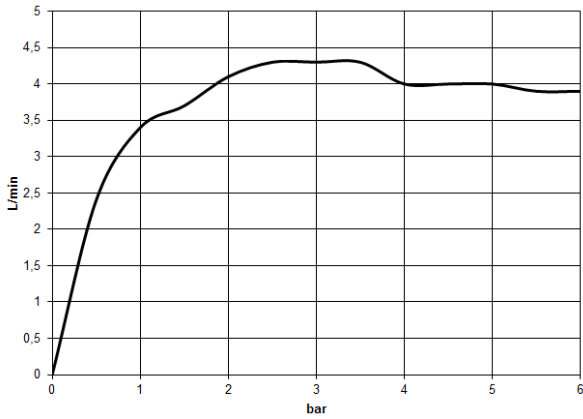

Flow rate chart

Certificates

1. GDV_0400279.   LGA_28686.   IAPMO_N-4976.   IAPMO_8834 (1).   IAPMO_4976 (6).
   WRAS_1512011.   IAPMO_6397.