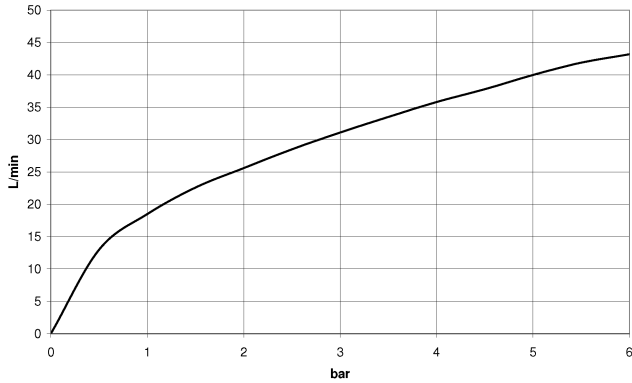

## CL.1 Three-hole basin mixer without pop-up waste - Chrome

---

CL.1

ST 010 106 4705

ST 010 106 4705

mm [inches]

**Flow rate chart**

**Certificates**