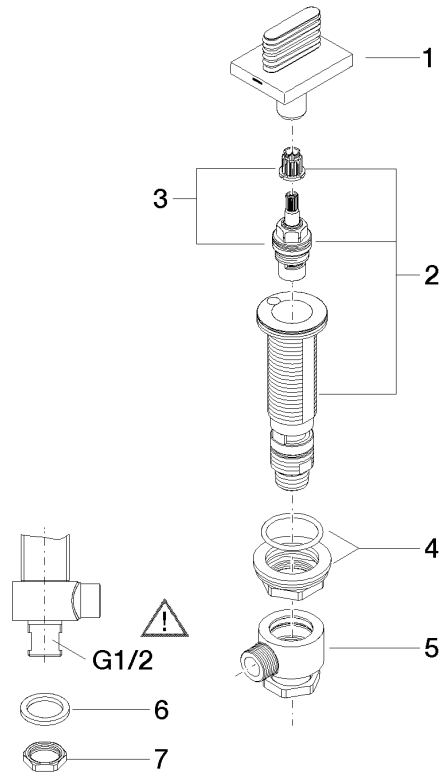

### Spare parts list

No.	Item Number	Name	Quantity used	Delivery time
1	90 20 70 055 06-00	handle ( cold )	1	10
2	04 17 11 058 53 90	side panel	1	2
3	90 90 03 153 00 90	top	1	2
4	04 23 10 032 78 90	fixing set	1	2
5	04 17 11 023 10 90	distributor	1	2
6	90 23 30 040 00-00	threaded connector	1	10
7	09 30 11 059 90	disc	1	2
8	09 23 10 012 90	nut	1	2

ST 010 106 4705

- with WAVES structure
- hole diameter 32 mm
- rosette 60 x 47 mm
- with hot marking

	Chrome	20 005 706-00
	Brushed Platinum	20 005 706-06
	Dark Chrome	20 005 706-19
	Brushed Champagne (22kt Gold)	20 005 706-46
	Champagne (22kt Gold)	20 005 706-47
	Brushed Dark Platinum	20 005 706-99

## CL.1 Three-hole basin mixer without pop-up waste - Chrome

---

CL.1

ST 010 106 4705

ST 010 106 4705

mm [inches]

**Flow rate chart**

**Certificates**

### Spare parts list

No.	Item Number	Name	Quantity used	Delivery time
1	90 20 70 055 07-00	handle ( hot )	1	10
2	04 17 11 058 52 90	side panel	1	2
3	90 90 03 152 00 90	top	1	2
4	04 23 10 032 78 90	fixing set	1	2
5	04 17 11 023 10 90	distributor	1	2
6	90 23 30 040 00-00	threaded connector	1	10
7	09 30 11 059 90	disc	1	2
8	09 23 10 012 90	nut	1	2