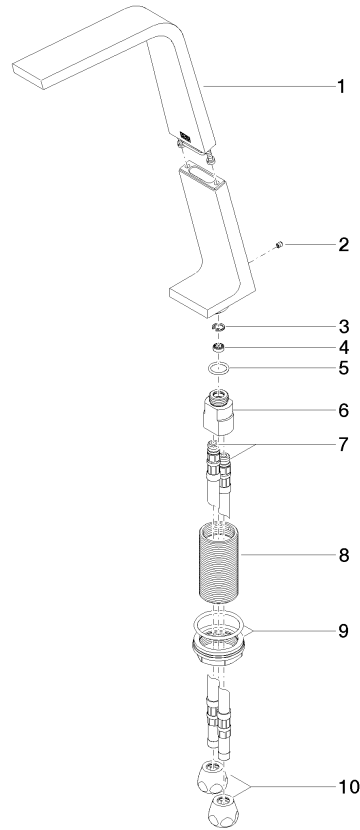

## CL.1 Three-hole basin mixer without pop-up waste - Chrome

---

CL.1

ST 010 106 4705

ST 010 106 4705

- 200mm projection
- fixed spout
- rectangular spray pattern with 40 individual jets
- height of mixer 343 mm
- height up to aerator 329 mm
- hole diameter 35 mm
- max. flow 4 l/min
- 1/2" connection
- 2x screw-in M 10 x 1 pressure hose, leak-tested
- lead-free
- This product can help a building meet the requirements of Green Building Rating Systems, e.g. LEED®, BREEAM®, DGNB

**Flow rate chart**

**Certificates**

- GDV\_0400279.      LGA\_28686.      IAPMO\_N-4976.      IAPMO\_8834 (1).      IAPMO\_4976 (6).  
 WRAS\_1512011.      IAPMO\_6397.

ST 010 106 4705

Spare parts list

No.	Item Number	Name	Quantity used	Delivery time
1	90 11 70 003 00-00	spout	1	10
2	09 31 11 044 90	pin	1	2
3	09 16 01 016 90	ring	1	2
4	09 23 01 034 90	flow reducer	1	2
5	09 14 10 130 90	seal	1	2
6	09 11 10 055 10 90	connection	1	2
7	04 30 04 016 00 90	hose	2	60
8	09 30 01 208 90	connection	1	2
9	04 23 10 044 06 90	fixing set	1	2
10	90 23 30 040 00-00	threaded connector	2	10

### Spare parts list

No.	Item Number	Name	Quantity used	Delivery time
1	90 20 70 055 06-00	handle ( cold )	1	10
2	04 17 11 058 53 90	side panel	1	2
3	90 90 03 153 00 90	top	1	2
4	04 23 10 032 78 90	fixing set	1	2
5	04 17 11 023 10 90	distributor	1	2
6	90 23 30 040 00-00	threaded connector	1	10
7	09 30 11 059 90	disc	1	2
8	09 23 10 012 90	nut	1	2

### Spare parts list

No.	Item Number	Name	Quantity used	Delivery time
1	90 20 70 055 07-00	handle ( hot )	1	10
2	04 17 11 058 52 90	side panel	1	2
3	90 90 03 152 00 90	top	1	2
4	04 23 10 032 78 90	fixing set	1	2
5	04 17 11 023 10 90	distributor	1	2
6	90 23 30 040 00-00	threaded connector	1	10
7	09 30 11 059 90	disc	1	2
8	09 23 10 012 90	nut	1	2