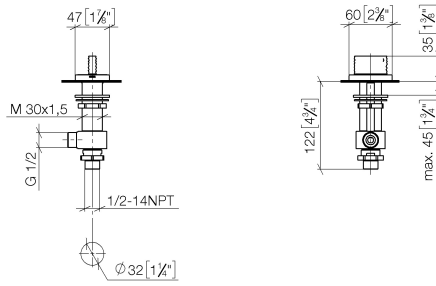

**Flow rate chart**

**Certificates**

- GDV\_0400279.      LGA\_28686.      IAPMO\_N-4976.      IAPMO\_8834 (1).      IAPMO\_4976 (6).  
 WRAS\_1512011.      IAPMO\_6397.

ST 010 106 4705

Spare parts list

No.	Item Number	Name	Quantity used	Delivery time
1	90 11 70 003 00-00	spout	1	10
2	09 31 11 044 90	pin	1	2
3	09 16 01 016 90	ring	1	2
4	09 23 01 034 90	flow reducer	1	2
5	09 14 10 130 90	seal	1	2
6	09 11 10 055 10 90	connection	1	2
7	04 30 04 016 00 90	hose	2	60
8	09 30 01 208 90	connection	1	2
9	04 23 10 044 06 90	fixing set	1	2
10	90 23 30 040 00-00	threaded connector	2	10

**CL.1 Three-hole basin mixer without pop-up waste - Chrome**

CL.1

ST 010 106 4705

- with WAVES structure
- hole diameter 32 mm
- rosette 60 x 47 mm
- with cold marking

	Chrome	20 005 705-00
	Brushed Platinum	20 005 705-06
	Dark Chrome	20 005 705-19
	Brushed Champagne (22kt Gold)	20 005 705-46
	Champagne (22kt Gold)	20 005 705-47
	Brushed Dark Platinum	20 005 705-99

## CL.1 Three-hole basin mixer without pop-up waste - Chrome

---

CL.1

ST 010 106 4705

ST 010 106 4705

mm [inches]

**Flow rate chart**

**Certificates**

ST 010 106 4705

- with WAVES structure
- hole diameter 32 mm
- rosette 60 x 47 mm
- with hot marking

	Chrome	20 005 706-00
	Brushed Platinum	20 005 706-06
	Dark Chrome	20 005 706-19
	Brushed Champagne (22kt Gold)	20 005 706-46
	Champagne (22kt Gold)	20 005 706-47
	Brushed Dark Platinum	20 005 706-99