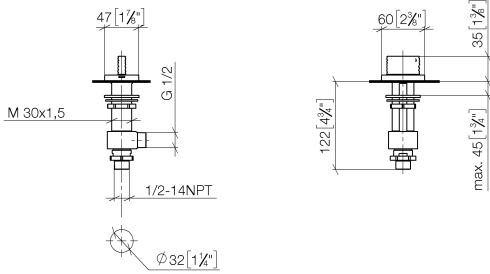

### Spare parts list

No.	Item Number	Name	Quantity used	Delivery time
1	90 20 70 055 06-00	handle ( cold )	1	10
2	04 17 11 058 53 90	side panel	1	2
3	90 90 03 153 00 90	top	1	2
4	04 23 10 032 78 90	fixing set	1	2
5	04 17 11 023 10 90	distributor	1	2
6	90 23 30 040 00-00	threaded connector	1	10
7	09 30 11 059 90	disc	1	2
8	09 23 10 012 90	nut	1	2

ST 010 106 4705

- with WAVES structure
- hole diameter 32 mm
- rosette 60 x 47 mm
- with hot marking

	Chrome	20 005 706-00
	Brushed Platinum	20 005 706-06
	Dark Chrome	20 005 706-19
	Brushed Champagne (22kt Gold)	20 005 706-46
	Champagne (22kt Gold)	20 005 706-47
	Brushed Dark Platinum	20 005 706-99

## CL.1 Three-hole basin mixer without pop-up waste - Chrome

---

CL.1

ST 010 106 4705

ST 010 106 4705

mm [inches]

**Flow rate chart**

**Certificates**